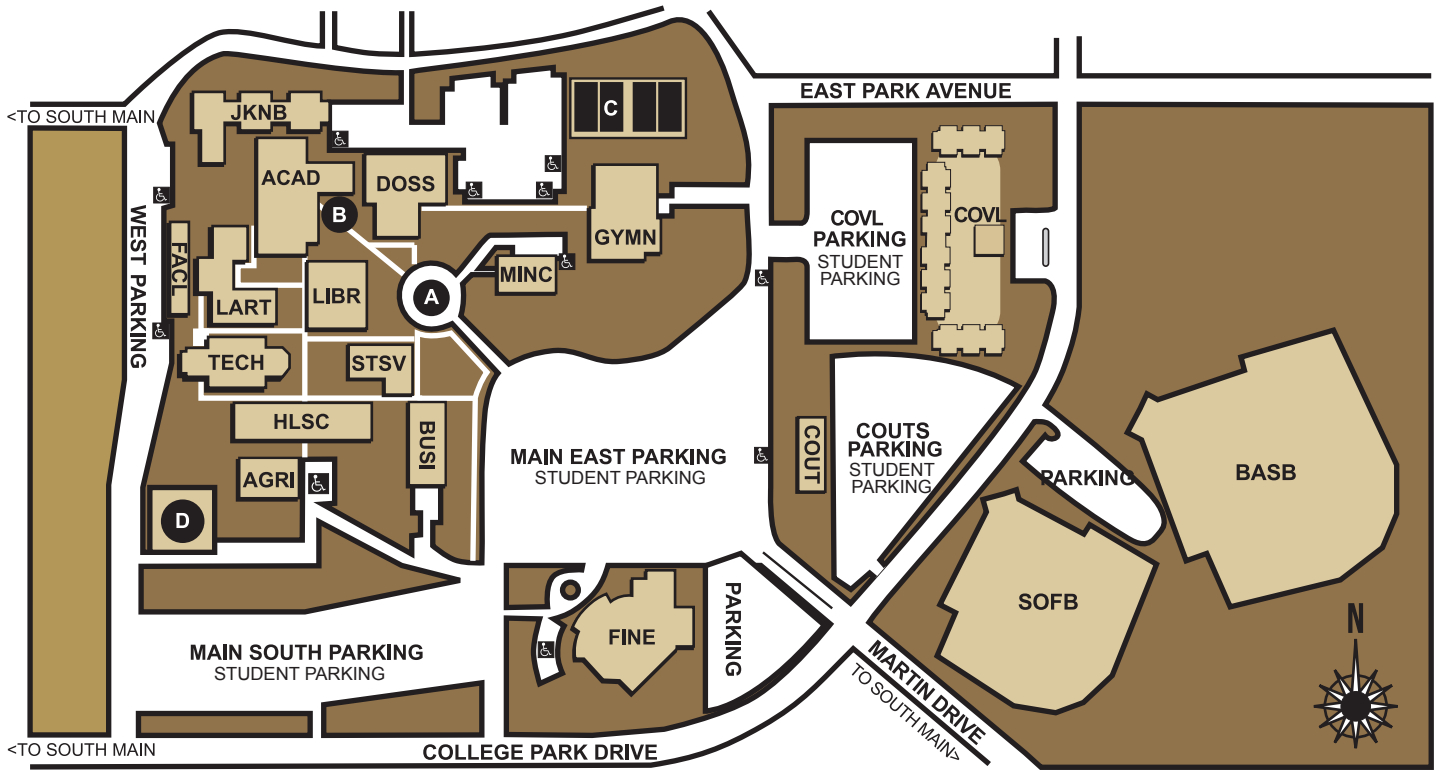

CAMPUS MAP

A Memorial Plaza
 ACAD..... General Academic Building
 Welcome Center
 AGRI..... Agriculture, Maintenance
 B Kramer Flag Plaza &
 Historic Plaza
 BASB Roger Williams Ballpark
 BUSI Business, Business Office
 C Tennis Courts
 COUT Cout's Hall
 Campus Police, Public Safety
 Professions, Human Resources
 COVL..... Coyote Village
 Student Housing
 D Water Tower

DOSSDoss Student Center
 Allene Strain Community Room,
 Bookstore, Cafeteria
 Career & Transfer Center
 E Electronic Sign
 FACL..... Faculty Offices
 FINEMarjorie Black Alkek
 Fine Arts Center
 GYMN..... Betty Jo Crumm Graber
 Athletic Center
 HLSC Don Allen Health
 Science Building
 JKNB 1st LT.Jack Knight Building
 Public Safety Professions Classes &
 Testing Center
 LART Liberal Arts
 Academic Support Center
 Welcome Week

LIBR..... Jim Wright Library
 CReW, Streib Center, TECH Stop
 MINCE.W. Mince Building
 Mince Classrooms I and II,
 President's Office,
 Institutional Advancement Office,
 Institutional Effectiveness Office
 STSV Student Services
 Upper Level - Ambassadors,
 Financial Aid, Student Support
 Services, Talent Search, Upward
 Bound, Veterans Center, Workforce &
 Continuing Education
 Lower Level - Admissions,
 Registration
 TECH..... Jim & Velda Boyd
 Technology Building

STAY CLOSE ■ GO FAR